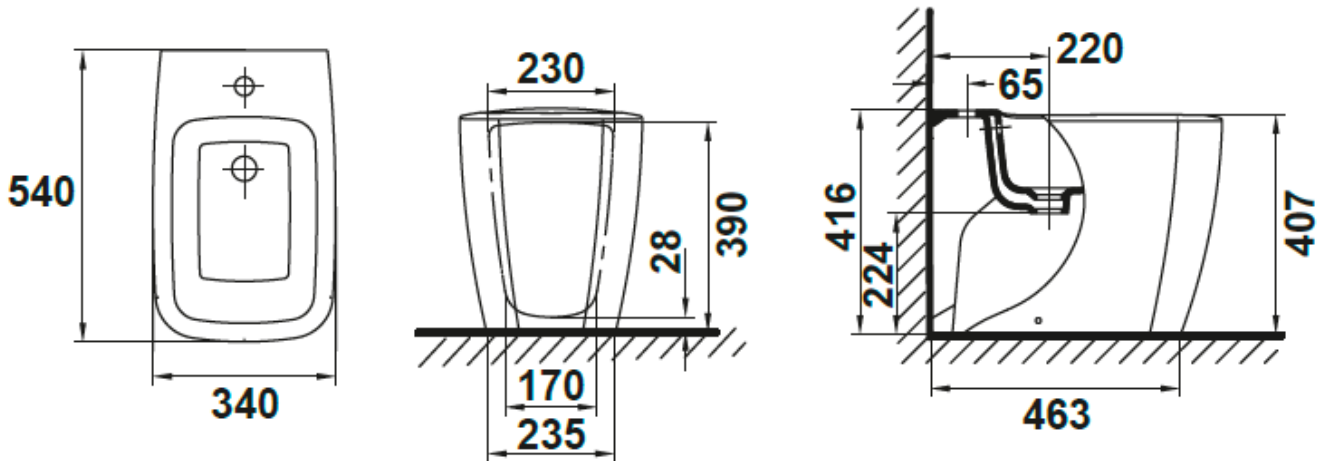

## SPECIFICATION SHEET

|                     |                                   |
|---------------------|-----------------------------------|
| <b>Manufacturer</b> | GALA GROUP OF ROCA-SPAIN          |
| <b>Model</b>        | EOS                               |
| <b>Description</b>  | FLOOR-STANDING BACK TO WALL BIDET |
| <b>Finish</b>       | WHITE                             |
| <b>Article Code</b> | 34360                             |