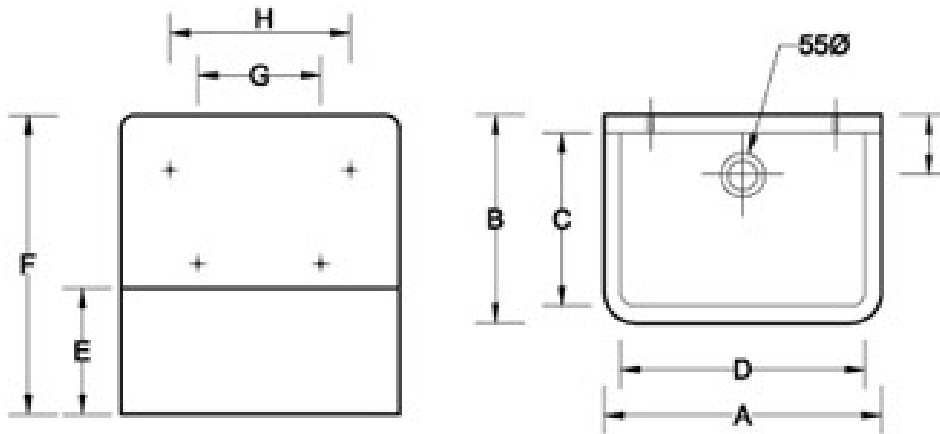

## SPECIFICATION SHEET

A	B	C	D	E	F	G	H	I
520	390	310	440	230	550	290	330	120

<b>Manufacturer</b>	EC DESIGN
<b>Model</b>	
<b>Description</b>	WALL MOUNTED JANITOR SINK WITH BUCKET GRATING
<b>Finish</b>	WHITE
<b>Article code</b>	EC