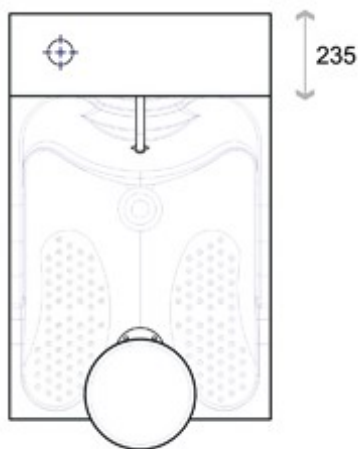

SPECIFICATION SHEET

Manufacturer	WUDUMATE-UK
Model	WUDUMATE-M
Description	WUDUMATE-M SEATED ABLUTION SET
Finish	WHITE
Article Code	WUDUMATE-M