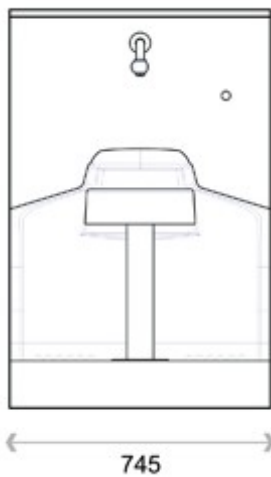

SPECIFICATION SHEET

Manufacturer	WUDUMATE-UK
Model	WUDUMATE-M
Description	WUDUMATE-M SEATED ABLUTION SET
Finish	WHITE
Article Code	WUDUMATE-M