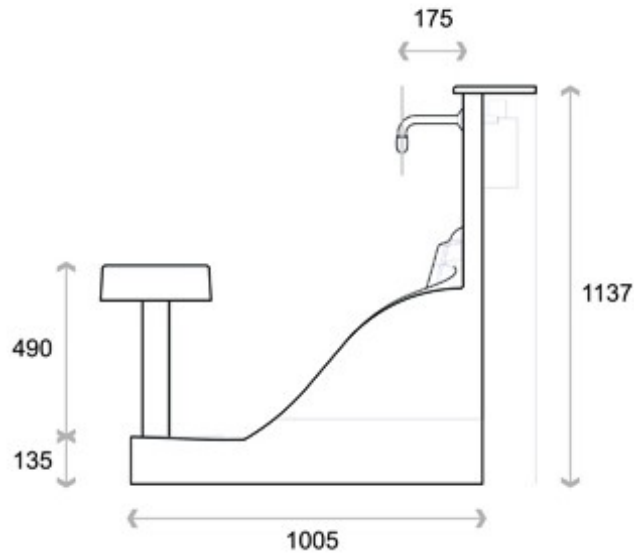

SPECIFICATION SHEET

Manufacturer	WUDUMATE-UK
Model	WUDUMATE-M
Description	WUDUMATE-M SEATED ABLUTION SET
Finish	WHITE
Article Code	WUDUMATE-M